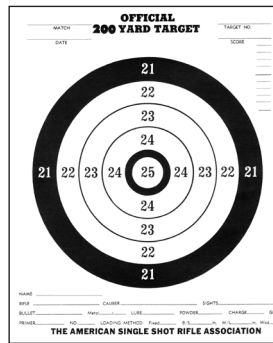

ASSRA TARGET PRICES

Official ASSRA Targets

Only targets purchased from ASSRA target sales are Official ASSRA Targets.

Target prices do not include shipping.

#1
#1 1/2
#3
#4

#2

#5

#7

#6

#8

German Ring Targets

@ 100 Yards 3/4" center with 3/8" scoring rings

@ 200 Yards 1 1/2" center with 3/4" scoring rings

Please Note new target prices Effective as of 1, September 2017

#1 100 Yard target, black to the 18 ring on one side and red to the 18 ring on the other.

100 @ \$25.00

#1 1/2 100 Yard target, red to the 18 ring on one side and red to the 22 ring on the back.

100 @ \$25.00

#3 200 Yard target, red to the 18 ring on the front and red to the 22 ring on the back.

100 @ \$40.00

#4 200 Yard target, Black to 18 ring on the front and red to the 18 ring on the back.

100 @ \$40.00

#2 100 Yard bench rest score target, black to the 22 ring red version on the back. 100 @ \$25.00