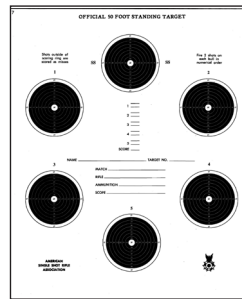

ASSRA TARGET PRICES

Official ASSRA Targets

Only targets purchased from ASSRA target sales are Official ASSRA Targets.

Target prices do not include shipping.

#1
#1 1/2
#3
#4

#2

#5

#7

#6

#8

German Ring Targets

@ 100 Yards 3/4" center with 3/8" scoring rings

@ 200 Yards 1 1/2" center with 3/4" scoring rings

Please Note new target prices Effective as of 1, September 2017

#1 100 Yard target, black to the 18 ring on one side and red to the 18 ring on the other.

100 @ \$25.00

#1 1/2 100 Yard target, red to the 18 ring on one side and red to the 22 ring on the back.

100 @ \$25.00

#3 200 Yard target, red to the 18 ring on the front and red to the 22 ring on the back.

100 @ \$40.00

#4 200 Yard target, Black to 18 ring on the front and red to the 18 ring on the back.

100 @ \$40.00

#2 100 Yard bench rest score target, black to the 22 ring red version on the back. 100 @ \$25.00