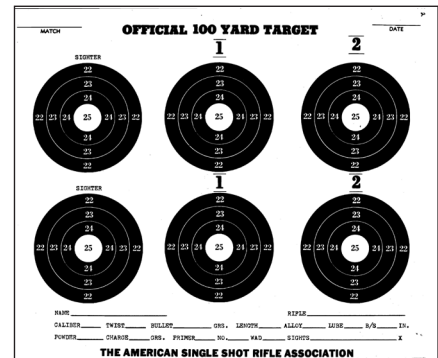

ASSRA TARGET PRICES

Official ASSRA Targets

Only targets purchased from ASSRA target sales are Official ASSRA Targets.

Target prices do not include shipping.

#1
#1 1/2
#3
#4

#2

#5

#7

#6

#8

German Ring Targets

@ 100 Yards 3/4" center with 3/8" scoring rings

@ 200 Yards 1 1/2" center with 3/4" scoring rings

Please Note new target prices Effective as of 1, September 2017

#1 100 Yard target, black to the 18 ring on one side and red to the 18 ring on the other.

100 @ \$25.00

#1 1/2 100 Yard target, red to the 18 ring on one side and red to the 22 ring on the back.

100 @ \$25.00

#3 200 Yard target, red to the 18 ring on the front and red to the 22 ring on the back.

100 @ \$40.00

#4 200 Yard target, Black to 18 ring on the front and red to the 18 ring on the back.

100 @ \$40.00

#2 100 Yard bench rest score target, black to the 22 ring red version on the back. 100 @ \$25.00